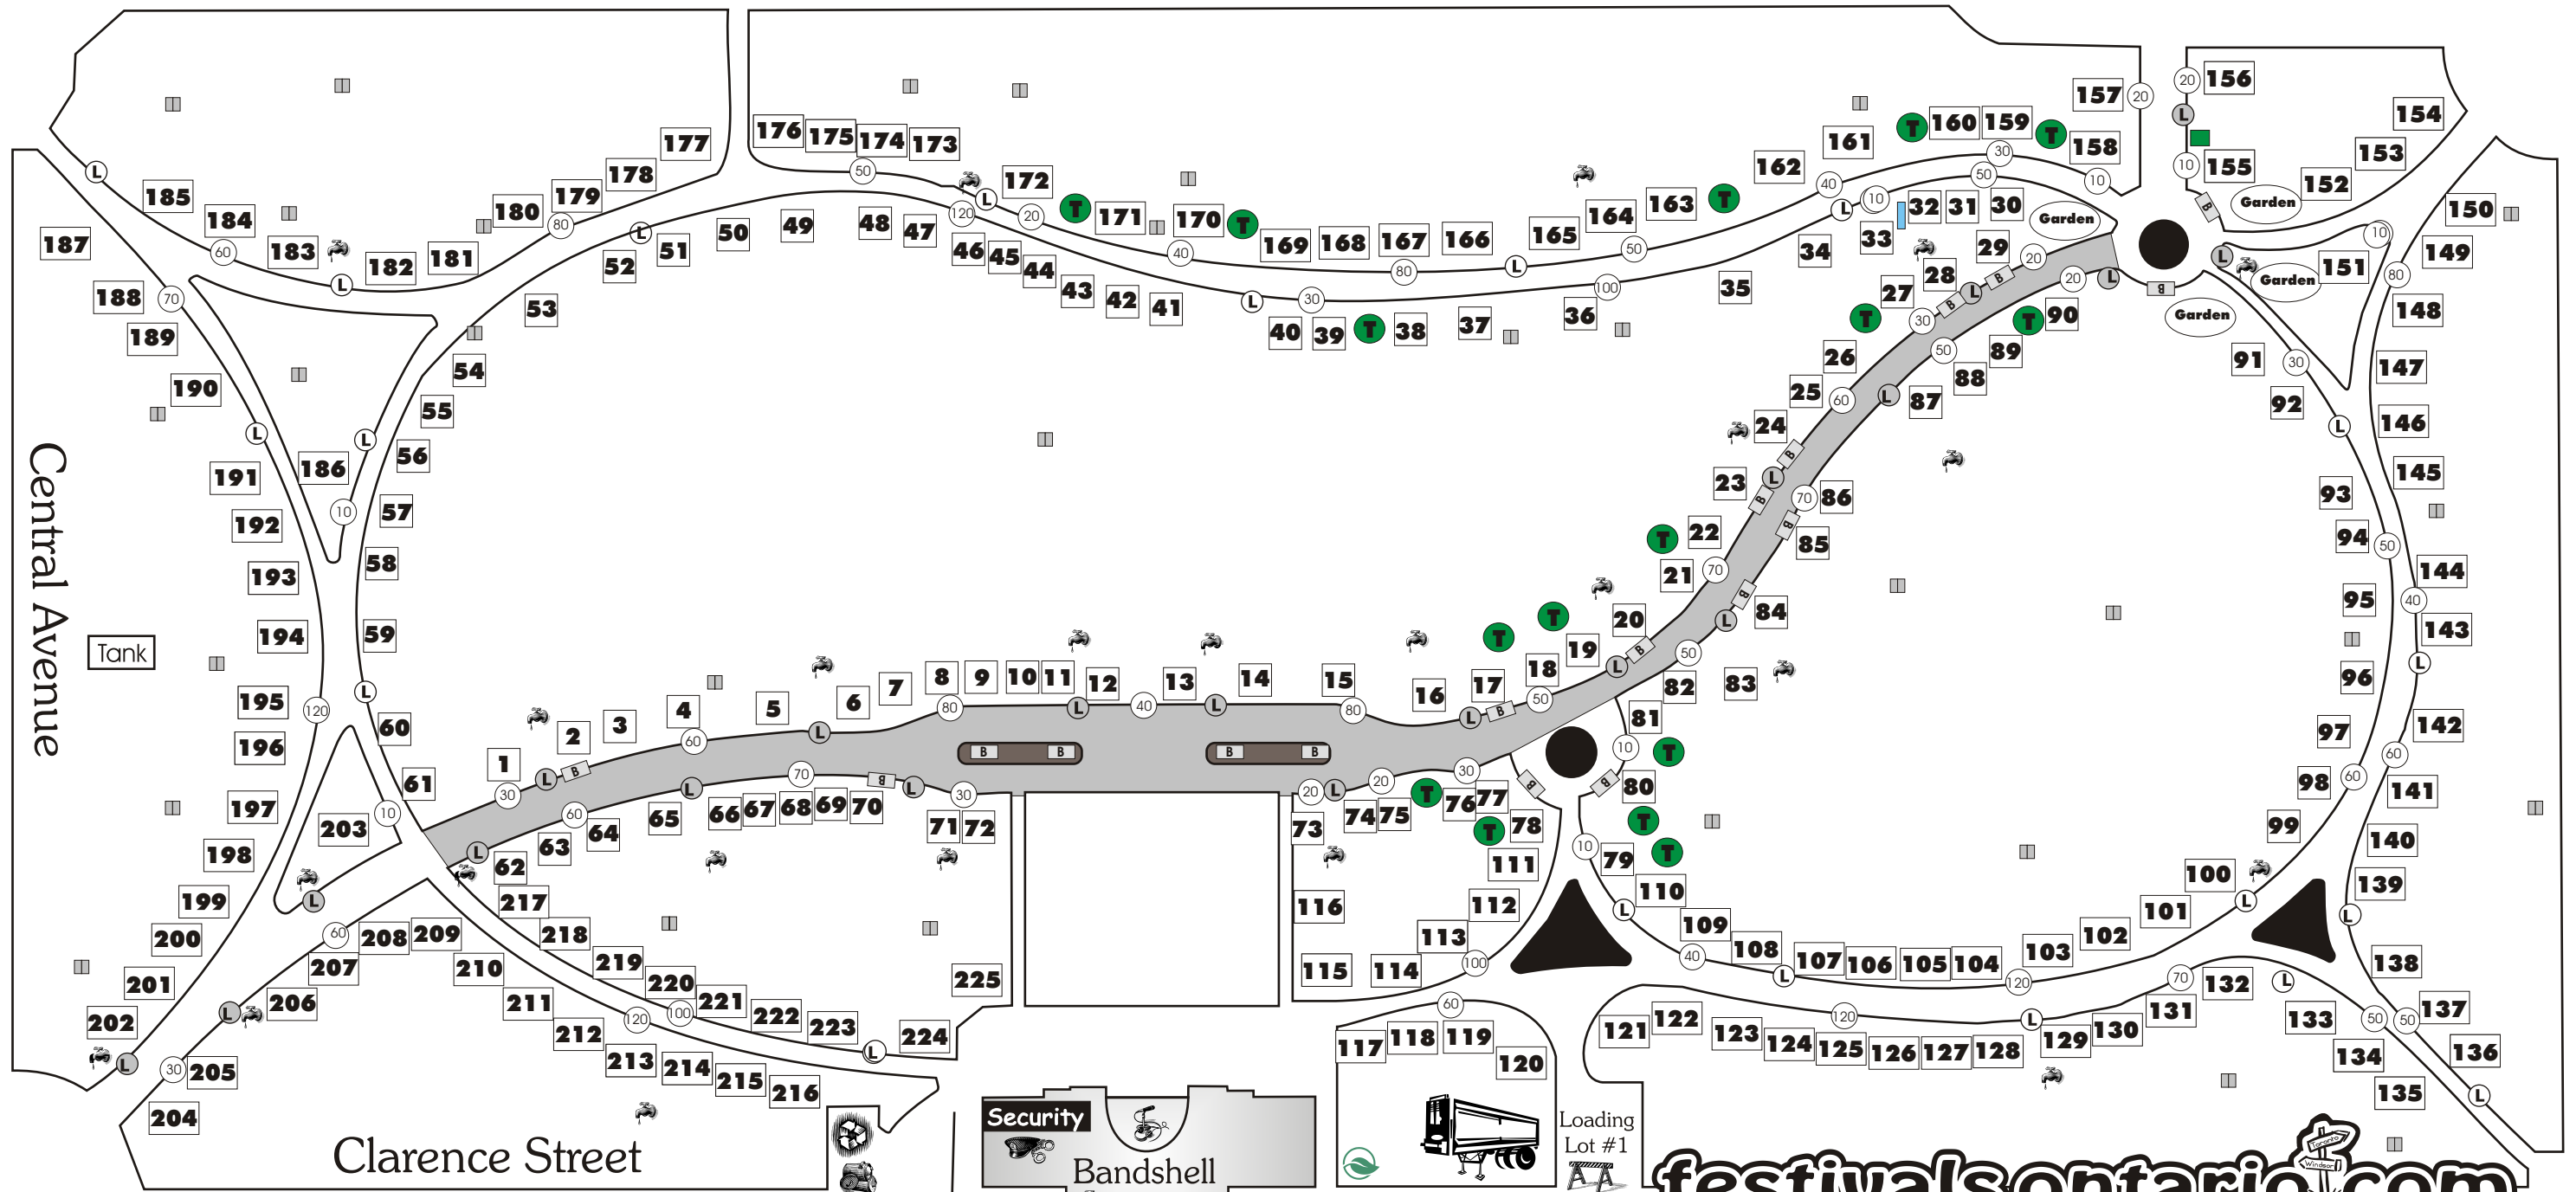

# Victoria Park London On.

580 Clarence St.  
N6a 3n1

Wellington Road

## Legend

- Main Path with 30amp and 60amp
- Trees that limit size of booth
- The total amount of booth space available between posts or trees
- Lamp post with 30amp and 60amp and 110
- Lamp post. 110 only

Womens Washrooms Mens

**festivalsontario.com**